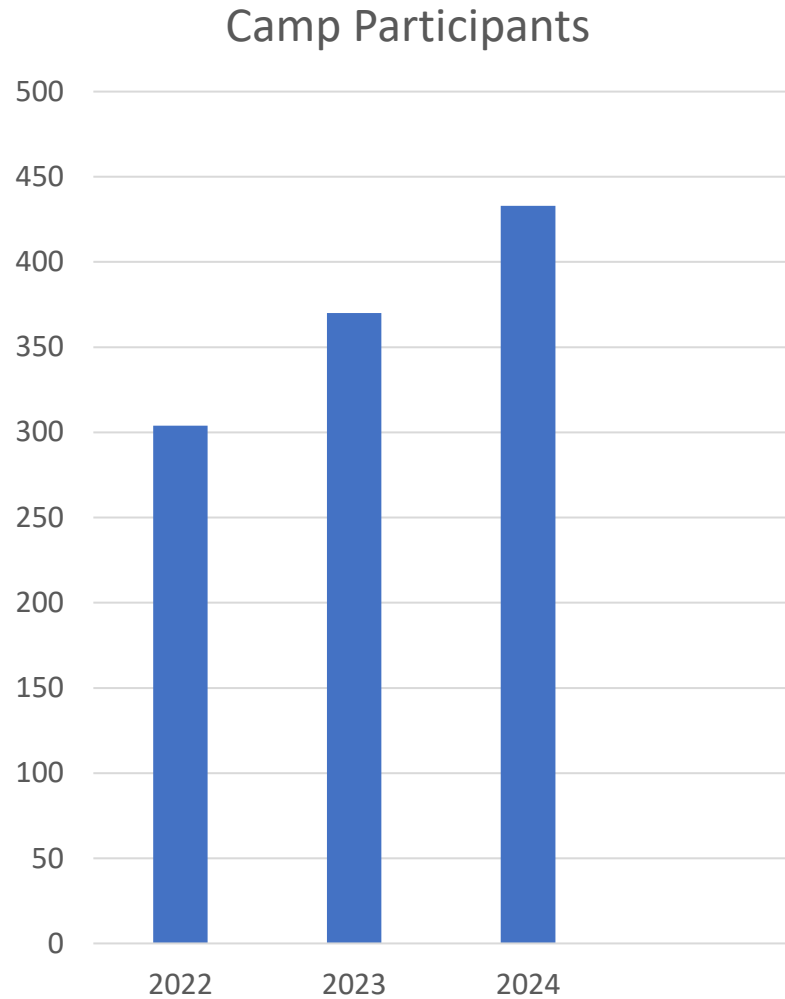

Camp Program Revenue Analysis